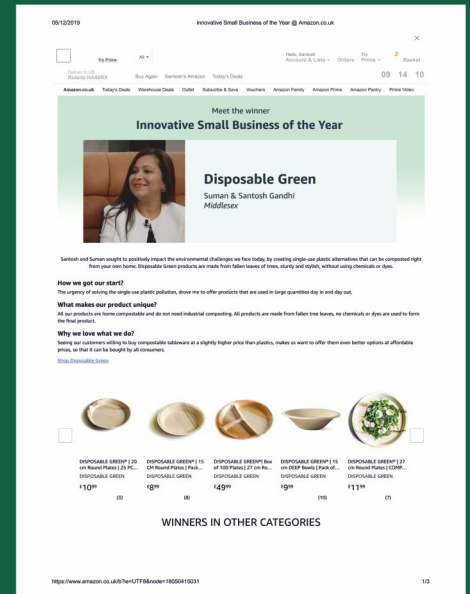

One of the **LEADING BRAND** of UK,
Now in India

DISPOSABLE GREEN®

Disposable Green is our contribution on improving the planet and making this world a better place for everyone. As a brand we are **100% committed** to being truthful about the products and their lifecycle after use and will never willingly make false claim.

Our products are biodegradable and home-compostable - they can fully decompose in your garden or landfill. Having the option to compost at home is hugely beneficial and environmentally friendly.

At **DISPOSABLE GREEN**, we provide a clear choice of products which are home compostable and can be straightaway sent in food bins.

100% Eco Friendly, Biodegradable & Home Compostable Tableware

BREAKDOWN TIME
3 - 12 months

ECOTOXICITY
No harm to environment and wildlife

LIFECYCLE
From Nature, back to Nature

CIRCULAR ECONOMY

END OF LIFE HANDLING

ECO FRIENDLY

Awards & Recognitions

Innovative Small Business of the Year @ Amazon.co.uk (2019)